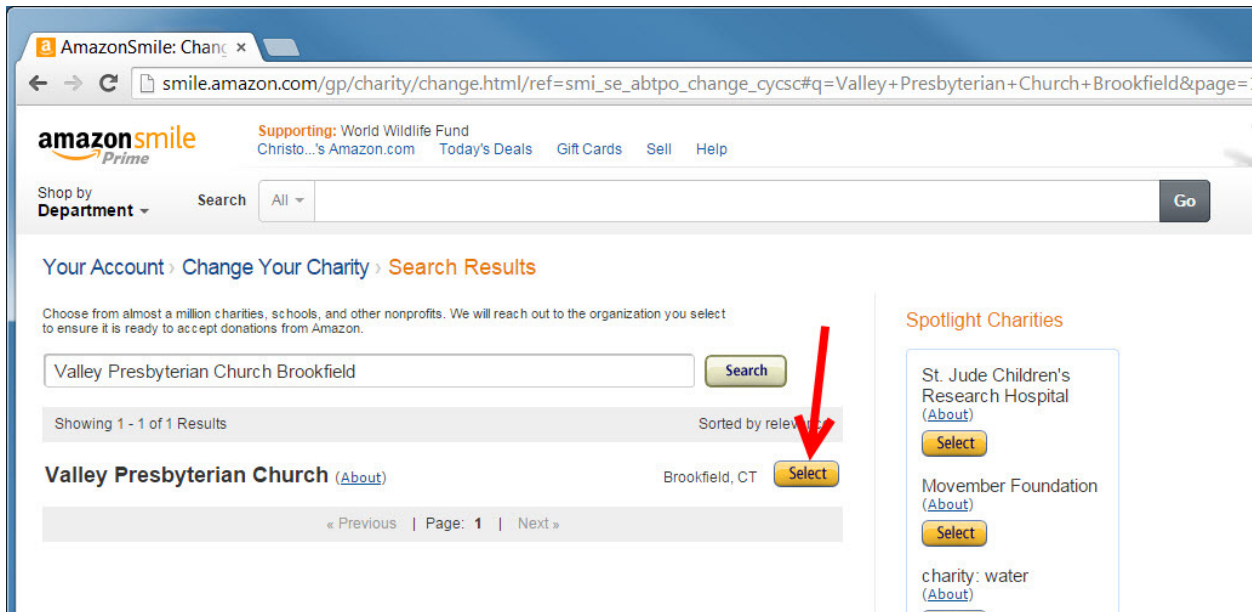

Categories: Natural Resource Conservation and Protection
Programs: Field Programs, Market Transformation, Public Education
Regions Served: Internationally

[Change your charity](#)

5. Find Valley by putting "Valley Presbyterian Church Brookfield" in the search field.

6. Select Valley!

7. Confirmation! You will also receive an email from AmazonSmile confirming your choice.

8. Bookmark this site!