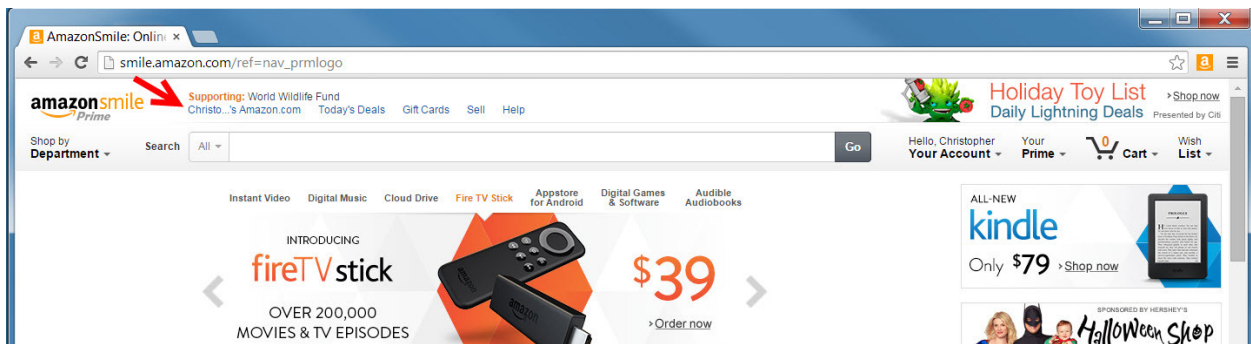

How do I select a charitable organization to support when shopping on AmazonSmile?

On your first visit to AmazonSmile ([smile.amazon.com](https://www.amazon.com/smile)), you need to select a charitable organization to receive donations from eligible purchases before you begin shopping. We will remember your selection, and then every eligible purchase you make t [smile.amazon.com](https://www.amazon.com/smile) will result in a donation.

How much of my purchase does Amazon donate?

The AmazonSmile Foundation will donate 0.5% of the purchase price from your eligible AmazonSmile purchases. The purchase price is the amount paid for the item minus any rebates and excluding shipping & handling, gift-wrapping fees, taxes, or service charges. From time to time, we may offer special, limited time promotions that increase the donation amount on one or more products or services or provide for additional donations to charitable organizations. Special terms and restrictions may apply. Please see the relevant promotion for complete details.

Detailed Instructions for AmazonSmile Use for Valley Presbyterian Church

1. Open your web browser and go to:

smile.amazon.com

2. Sign in to your Amazon account

3. Click on **Supporting**

4. Change your preferred charity (it defaults to WATER, a charity that supports clean water in places that are in need)