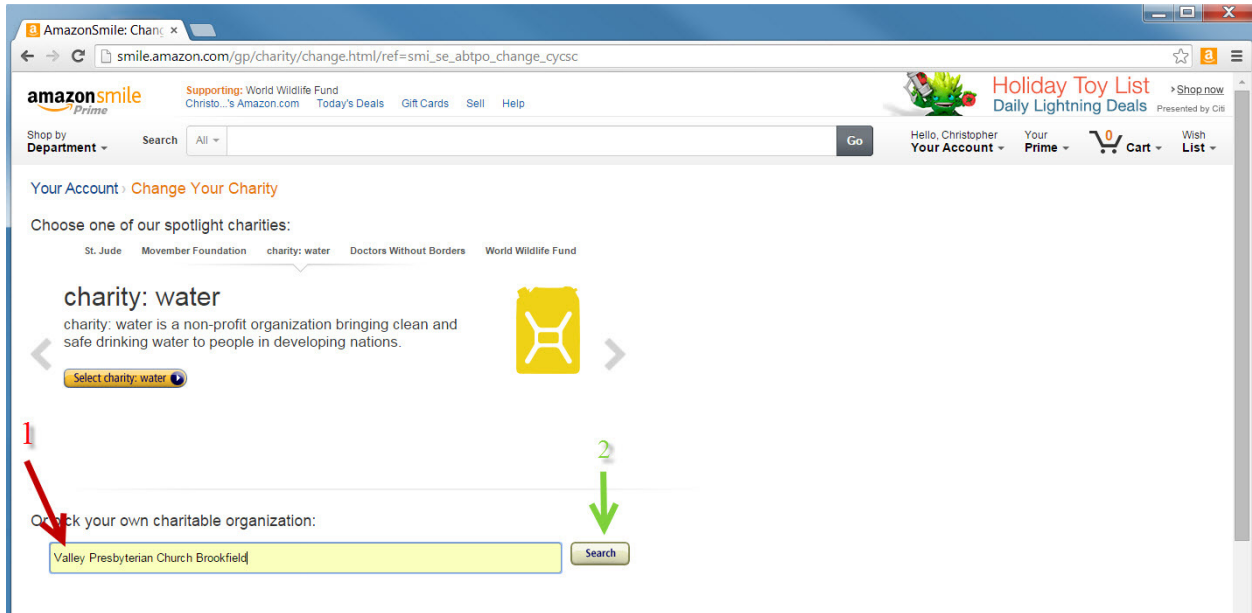

5. Find Valley by putting "Valley Presbyterian Church Brookfield" in the search field.